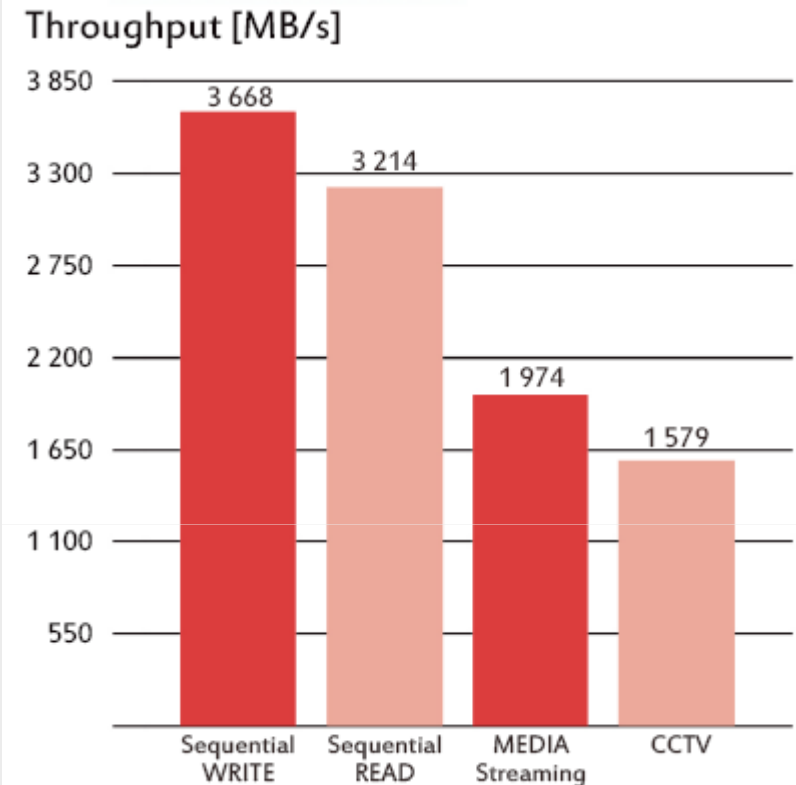

OpenStor Jovian

NFS/iSCSI SAN Storage ZFS Based

- **Native compression & data deduplication** - Compression and inline data-deduplication drastically reduce physical disc usage.
- **Disk redundancy** - Mirrors and RAID arrays with up to 3 parity disks ensure data safety and uptime.
- **Tiered cache** - RAM and SSD cache tier hot data between each other to increase performance.
- **Hybrid storage pools** - Utilize the I/O performance of SSDs and high capacity of HDDs in a single system.
- **Unlimited snapshots & clones** - In most legacy solutions, the limit for snapshots is set to 255. Open-E JovianDSS allows unlimited snapshots that can be remotely activated via CLI and enables easy roll-back and backup.
- **Storage & service reports** - Generate automatic and periodic reports to manage the performance of the system and integrate it into SNMP based management solutions.
- **Thin provisioning** - Virtually simulates a bigger volume than there is physically available, and allows to grow it on the fly without the need to re-format the file-system.

OpenStor Jovian

Technical Specification

- Dual Intel Xeon E5-2600v3 based
- 256GB RAM DDR4 2133Mhz exp. Up to 1.5TB
- 21x 12Gb/s SAS Drive (37.8TB RAW capacity using HGST 1.8TB Drive) – Scalable to petabyte
- Read Cache: 400GB SSD SAS 12Gb/s HGST High Endurance
- Write Log: 2x200GB Mirrored SSD 12Gb/s HGST High Endurance
- Network Interface: 4 x10GbE – 2 x 40GbE
- 920W Redundant PSU
- IPMI Management Remote Console